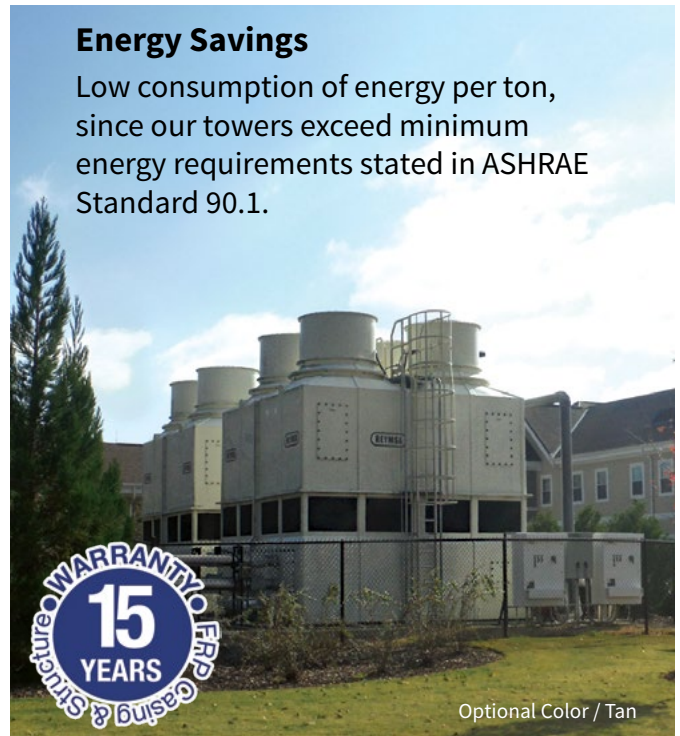

No enclosures needed - our cooling towers are the most aesthetically pleasing to the eye in the market.